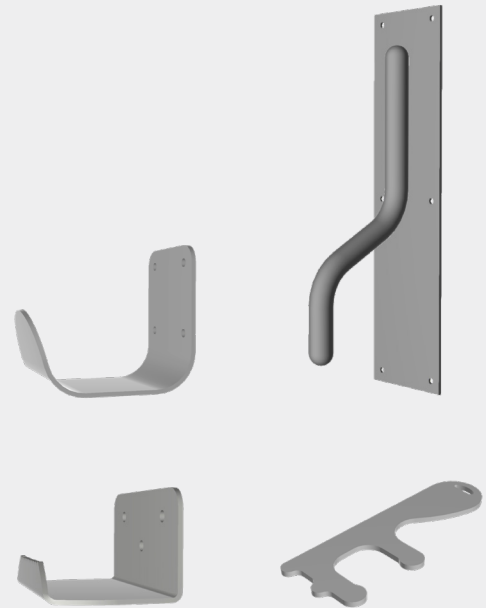

IVES®

Door pulls

Hands free operation

Overview

Many people are reexamining their daily routine with health and wellbeing in mind. Thinking about where they go, who they interact with and what they touch. In public buildings, pedestrians frequently touch door pulls, levers and exit devices.

To promote a healthy environment, Ives offers pulls in a variety of styles and designs that enable pedestrians to operate the door with an arm, elbow or wrist to avoid contacting surfaces with their hands.

Ives hands free pulls provide application coverage for wood and metal doors. Designed for durability they feature rust free brass or stainless-steel construction.

Features and benefits

- Hands free operation to promote a healthy environment
- Durable construction for longevity
- Cost effective option is budget friendly
- Easily retrofittable for existing openings
- Aesthetically pleasing designs to suite with building style