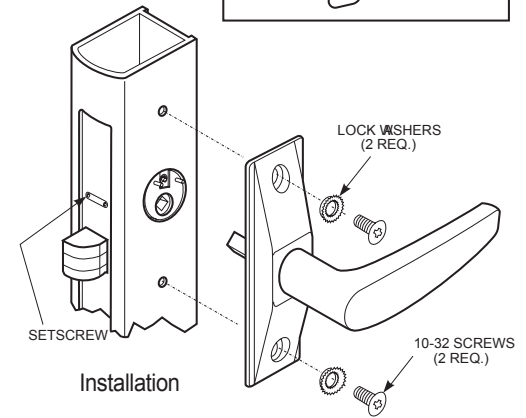

4560

4561
Black Nylon
Handle Only

4565

Narrow Stile
Preparation

Installation

ADAMS RITE MANUFACTURING CO.

260 Santa Fe Street, Pomona, CA 91767
Phone: (909) 632-2300 Fax: (909) 632-2369

**4560, 61, 65 - Eurostyle Deadlatch
Handles for 4500/4700**