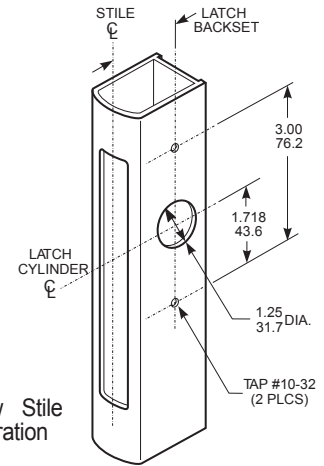

4560

4561
Black Nylon
Handle Only

4565

Narrow Stile
Preparation

Installation

ADAMS RITE MANUFACTURING CO.

260 Santa Fe Street, Pomona, CA 91767
Phone: (909) 632-2300 Fax: (909) 632-2369

**4560, 61, 65 - Eurostyle Deadlatch
Handles for 4500/4700**