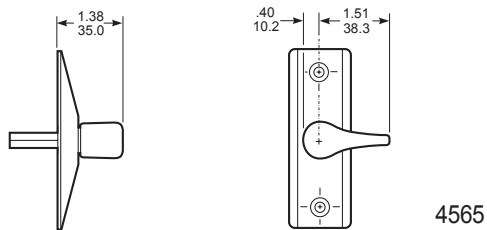

4560

4561
Black Nylon
Handle Only

4565

Narrow Stile
Preparation

Installation

ADAMS RITE MANUFACTURING CO.

260 Santa Fe Street, Pomona, CA 91767
Phone: (909) 632-2300 Fax: (909) 632-2369

**4560, 61, 65 - Eurostyle Deadlatch
Handles for 4500/4700**