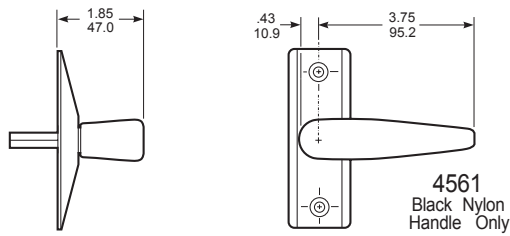

4560

4561
Black Nylon
Handle Only

4565

Narrow Stile
Preparation

Installation

ADAMS RITE MANUFACTURING CO.

260 Santa Fe Street, Pomona, CA 91767
Phone: (909) 632-2300 Fax: (909) 632-2369

**4560, 61, 65 - Eurostyle Deadlatch
Handles for 4500/4700**