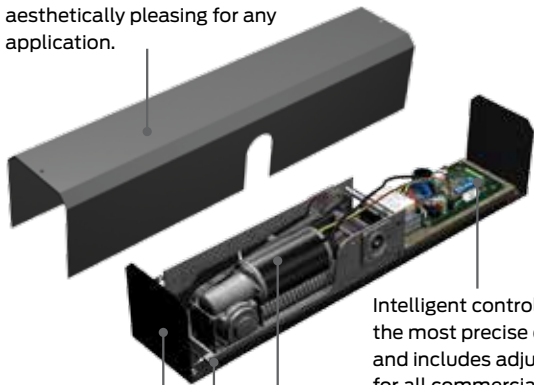

FALCON®

8200 Series

Automatic operator

Overview

When you need a solution to improve accessibility don't sacrifice performance for appearance. Instead get the performance you expect with the beauty, value and versatility you want by using the Falcon 8200 Series automatic operator. Designed for applications like assisted living and ambulatory care, where ease of use is critical, the Falcon automatic operator provides solid performance at a solid price. Everything you need is right in the box, making installation quick and easy. All necessary features are built right in, so configuring the closer is simple and you can easily make more openings more accessible than ever.

Slim, sleek, smart and makes any opening easier to use

Steel aluminum finished cover makes the 8200 Series aesthetically pleasing for any application.

One-piece mounting bracket eliminates the need for end caps, reducing parts and installation time.

Non-handed motor gearbox uses mechanical controls to act as a size 3 door closer in manual operation.

Mounting bracket contains fastening notches to reduce parts and allow for faster and easier installation.